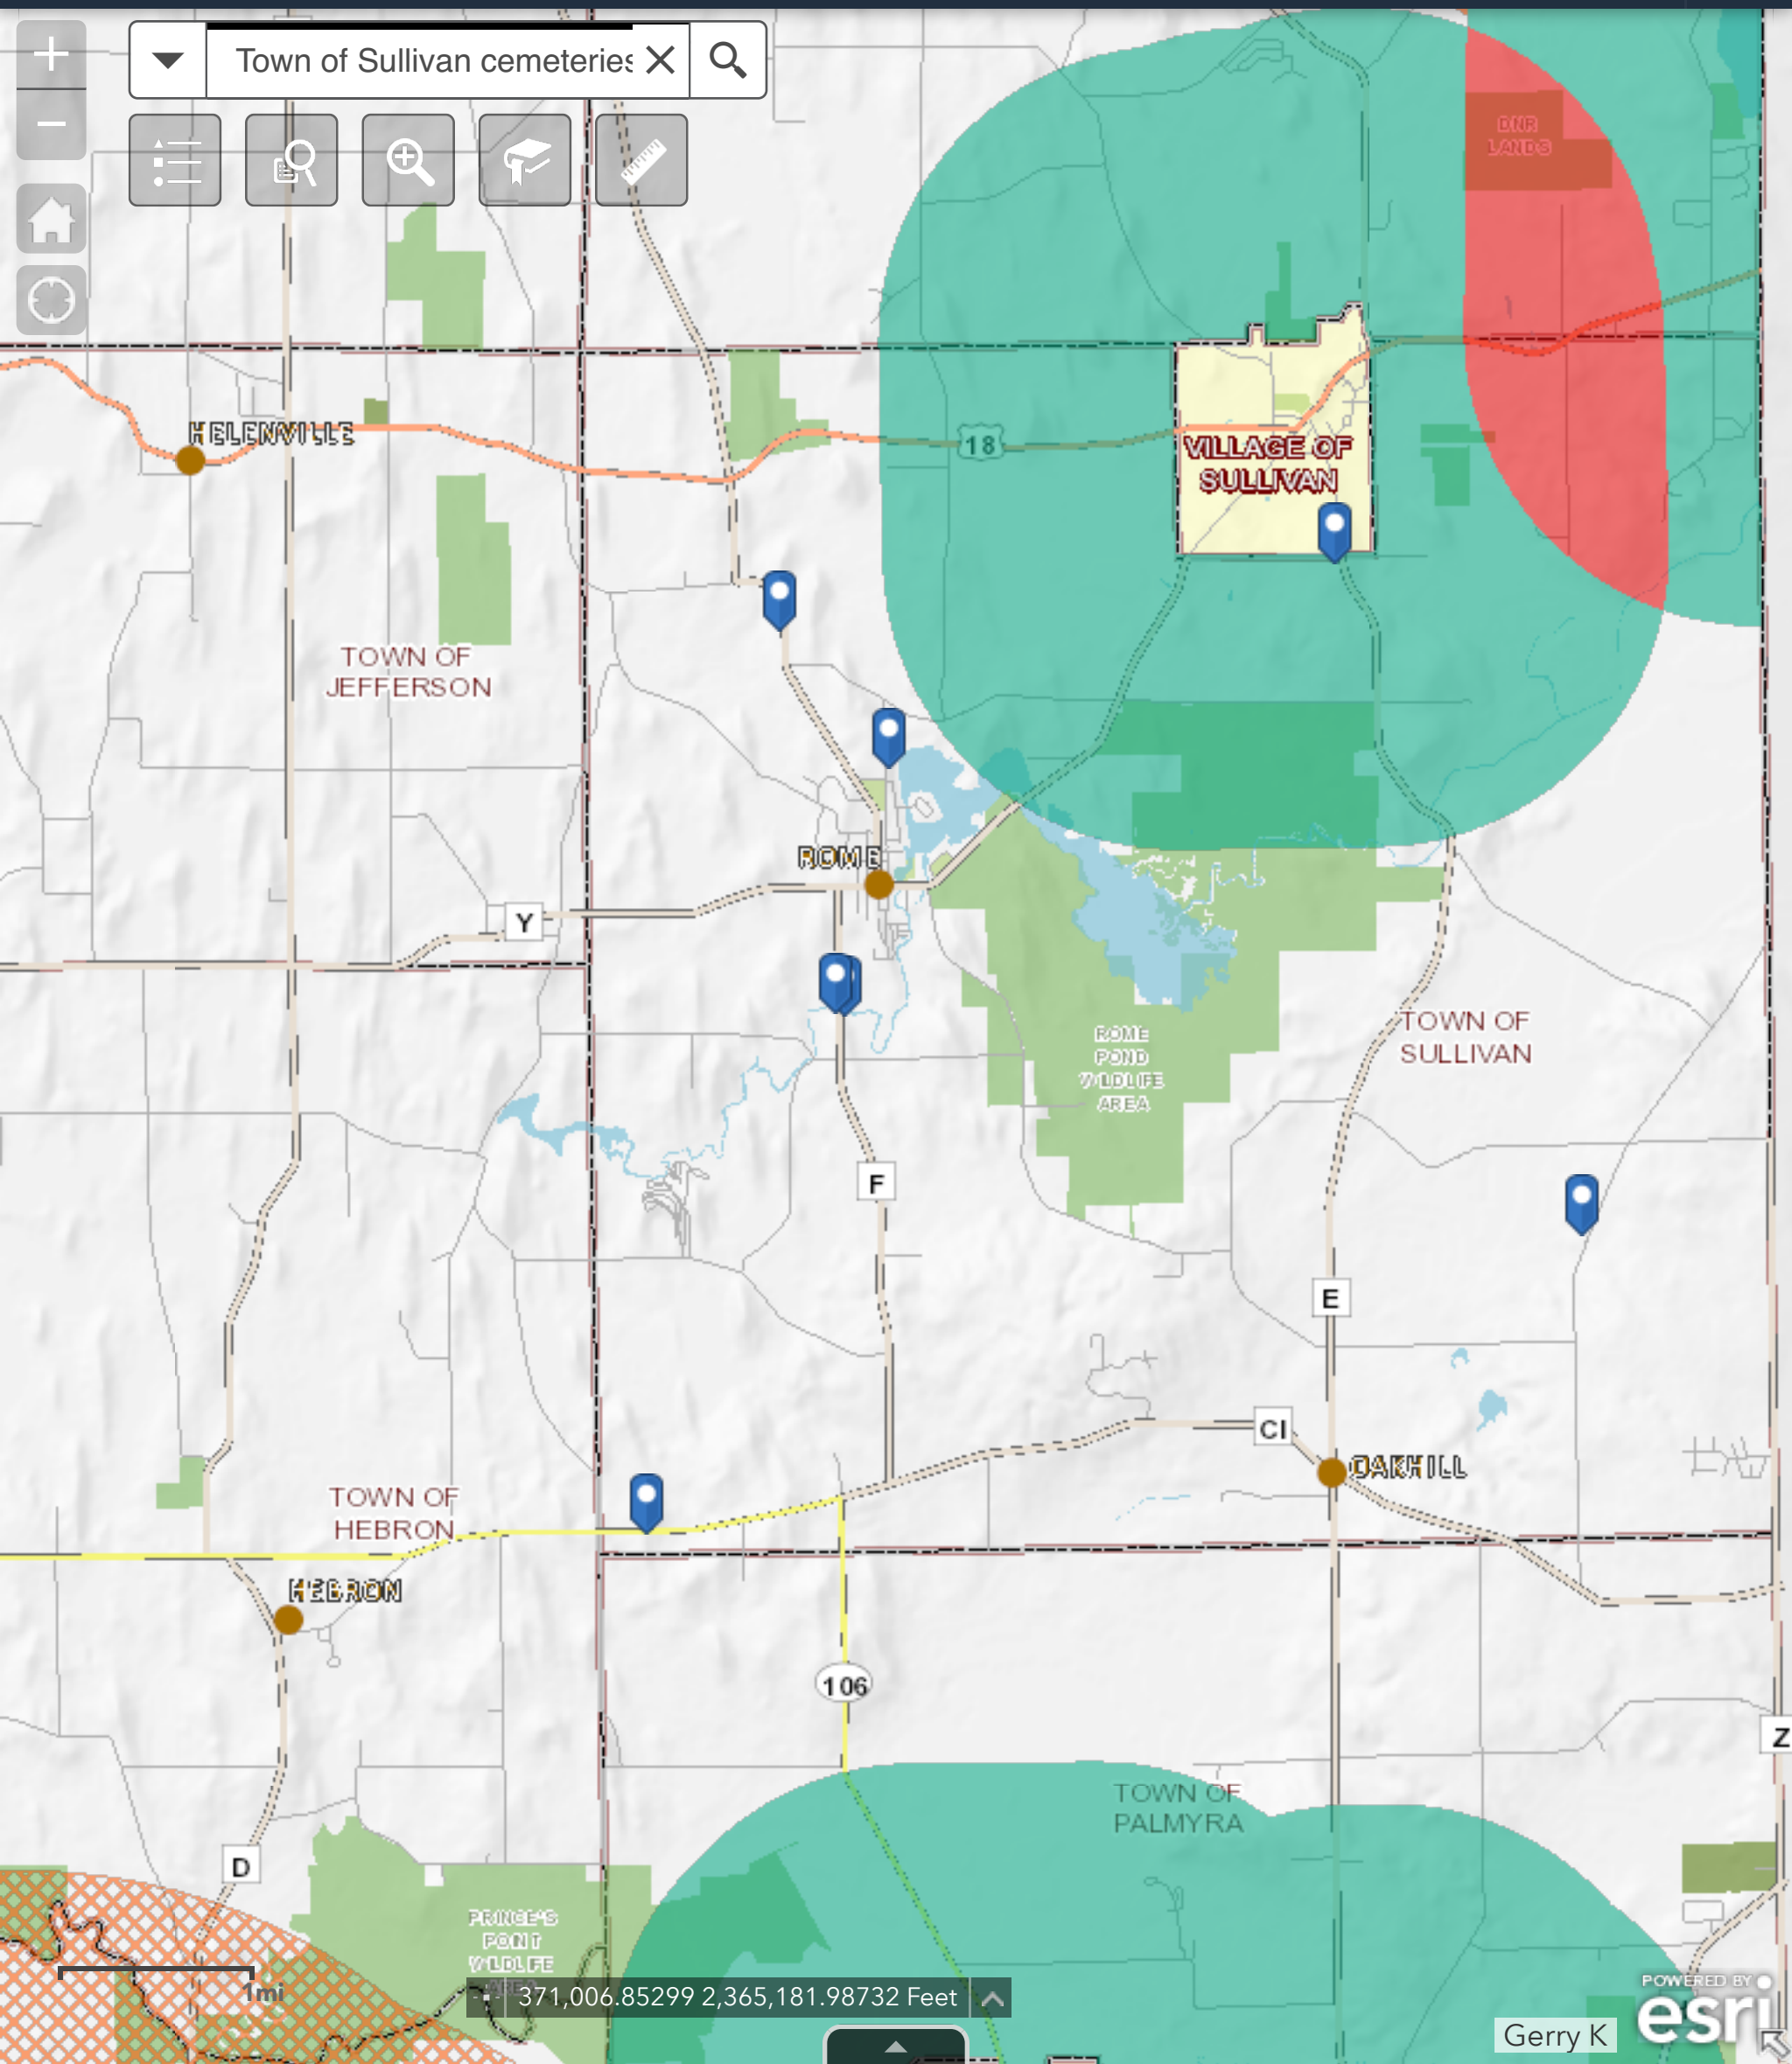

Town of Sullivan cemeteries X Q

HELENVILLE

TOWN OF JEFFERSON

ROME

VILLAGE OF SULLIVAN

BIR LAKE

ROME POND WILDLIFE AREA

TOWN OF SULLIVAN

TOWN OF HEBRON

HEBRON

OAKHILL

TOWN OF PALMYRA

PRINCE'S POINT WILDLIFE

1mi

371,006.85299 2,365,181.98732 Feet

Gerry K